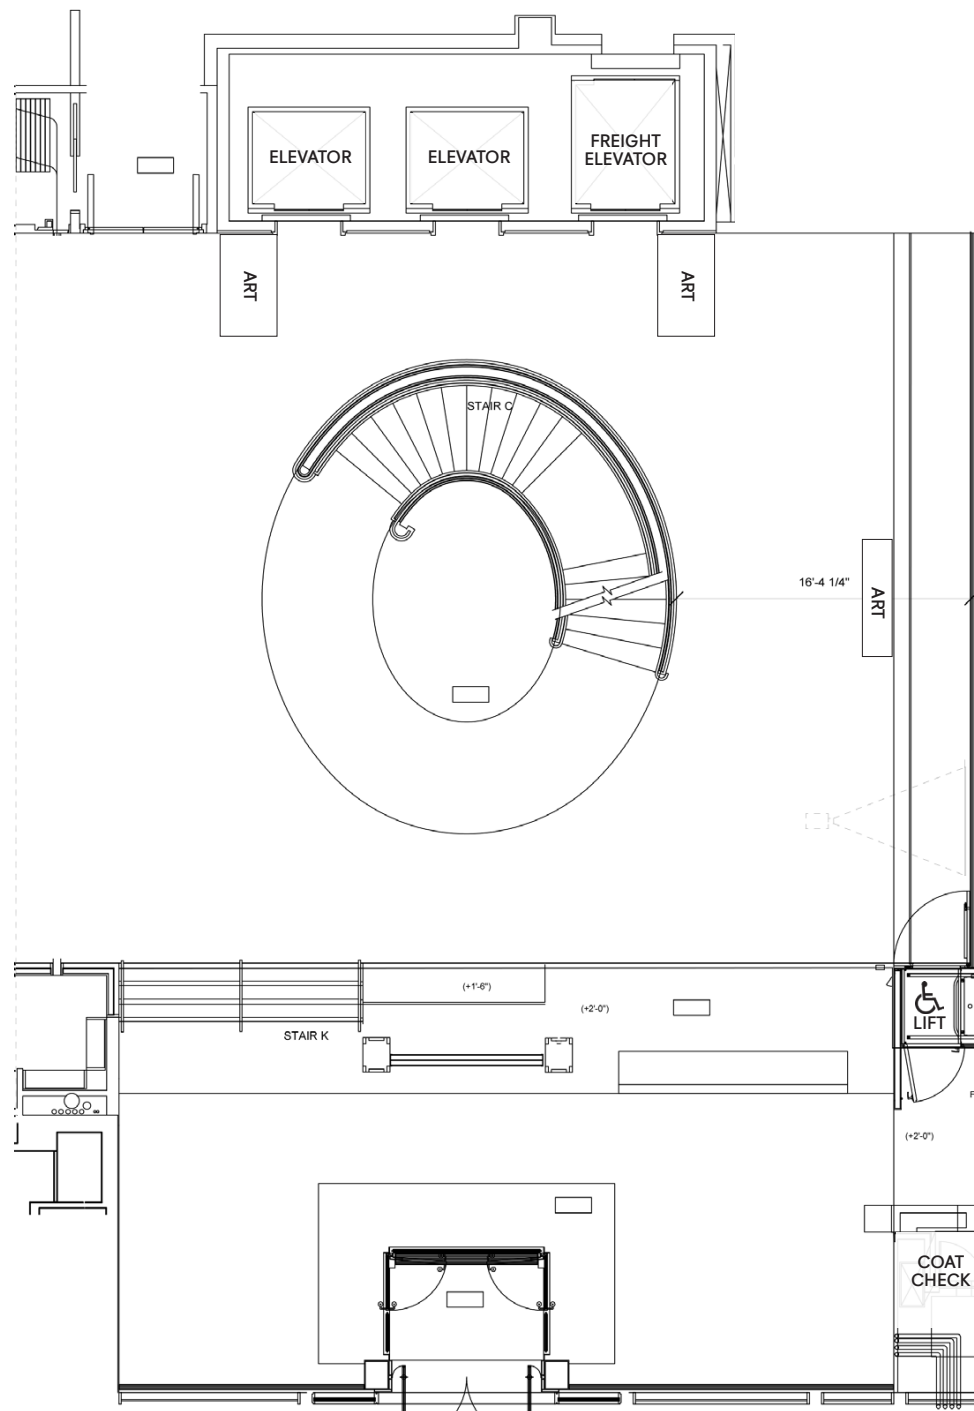

THE RUBIN

SPIRAL LOBBY

SQUARE FEET: 1,865

CAPACITY:

Reception, 150 Guests

Seated Dinner, 80 Guests

THE RUBIN MUSEUM OF ART
150 WEST 17TH STREET
NEW YORK, NEW YORK 10011

212 620 5000
RUBINMUSEUM.ORG